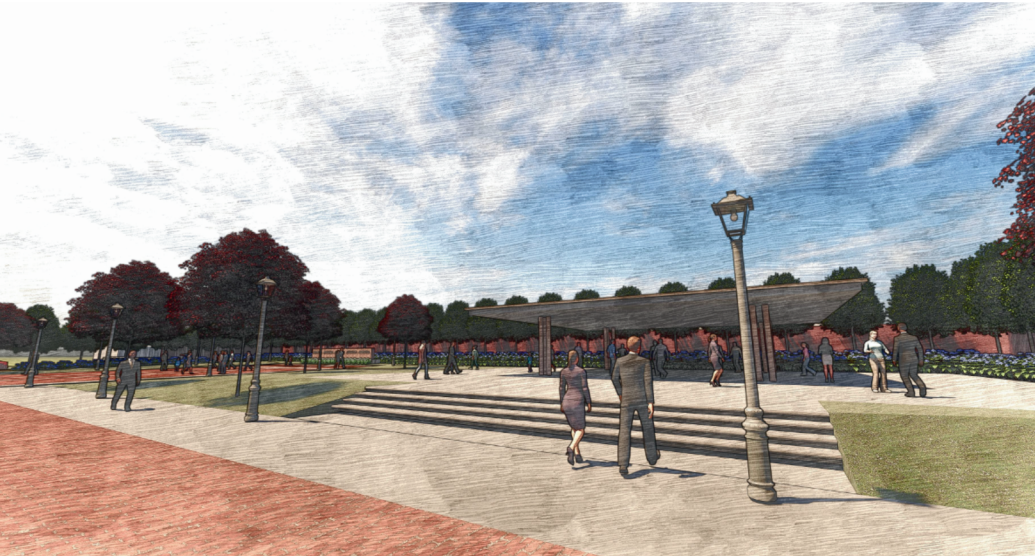

To ensure the long-term vitality of Ste. Anne, the Catholic Initiative will establish an endowment dedicated to sustaining the Church's mission and operations. Thoughtfully invested, this fund will provide financial stability, reducing the need for constant fundraising while allowing leadership to focus on serving the community. The endowment will accelerate critical maintenance projects, support new ministries, and expand programs that enrich parish life. By securing the Church's future today, we ensure its ability to serve and inspire for years to come.

*“It’s more than
a building. It’s
what happens
in the
building.”*

MSGR. KOSANKE

STRENGTHENING A VIBRANT COMMUNITY HUB

Ste. Anne is dedicated to enriching the lives of its parishioners and surrounding neighbors, serving as both a spiritual and community anchor. In parallel with the restoration, parish leadership will work alongside the Catholic Initiative to strengthen existing services and build new Detroit partners to expand offerings.

Example community hub services:

CARE FOR OTHERS
immigration counseling,
bereavement support
groups, IDD services,
offsite retreats

EDUCATION
financial literacy programs,
tax assistance, mentorship
& tutoring

CELEBRATIONS
holiday celebrations,
cultural festivals, and Ste.
Anne signature events like
Day of the Dead and
Novena

MUSIC & ARTS
youth and adult choir,
arts programs

A GROUNDBREAKING PARTNERSHIP

STE. ANNE & THE CATHOLIC INITIATIVE

The Catholic Initiative, founded by the Pulte Family Charitable Foundation, is an innovative, Vatican-approved model designed to restore and elevate churches, schools, and parishes, secure their long-term financial stability, and build stronger communities of faith. Under this model, Ste. Anne will transfer church property ownership to the Catholic Initiative, ensuring that the Ste. Anne community retains exclusive, permanent rights for 200 years through a 99-year renewable lease with an option for two 50-year renewable leases.

In addition to an investment from the Pulte Family Charitable Foundation, the Catholic Initiative will lead additional fundraising efforts to restore and renovate the basilica and its facilities while establishing a dedicated endowment for the Ste. Anne parish to ensure lasting sustainability. Ste. Anne will be the first partnership under this groundbreaking initiative, setting the standard for similar collaborations across the country. Parishioners of Ste. Anne can take pride in being part of a historic, first-of-its-kind effort to ensure the long-term vitality of their church and others in the future.

TO LEARN MORE, ATTEND A LISTENING
SESSION IN THE PARISH HALL

🕒 **ENGLISH:** 03/10 | AFTER MASS

🕒 **SPANISH:** 03/12 | AFTER MASS