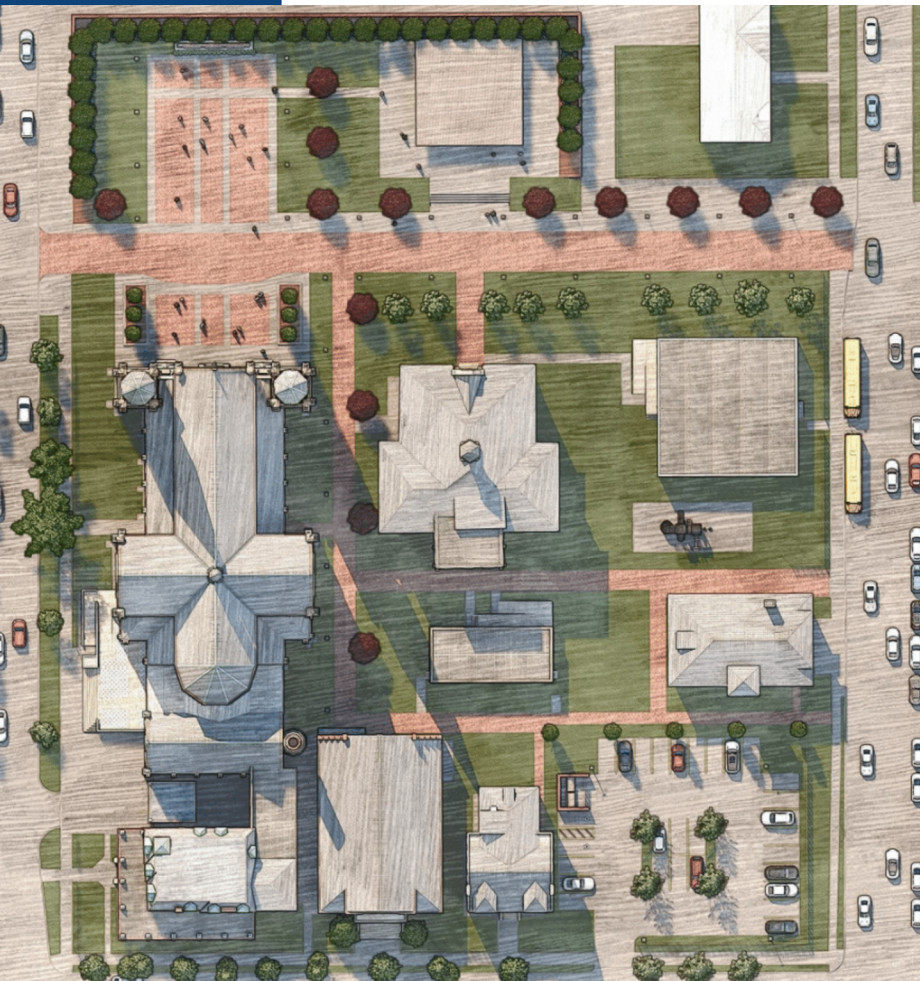

1000 Sainte Anne St
Detroit, MI 48216
(313) 496-1701

CONSTRUCTION SCOPE

PLAZA AND OVERALL CAMPUS

- New outdoor pavilion
- Enhanced walkways, landscaping, and lighting to create a cohesive campus feel
- “World Peace” Prayer Wall for reflection
- Expanded and relocated parking lot to exterior of facility